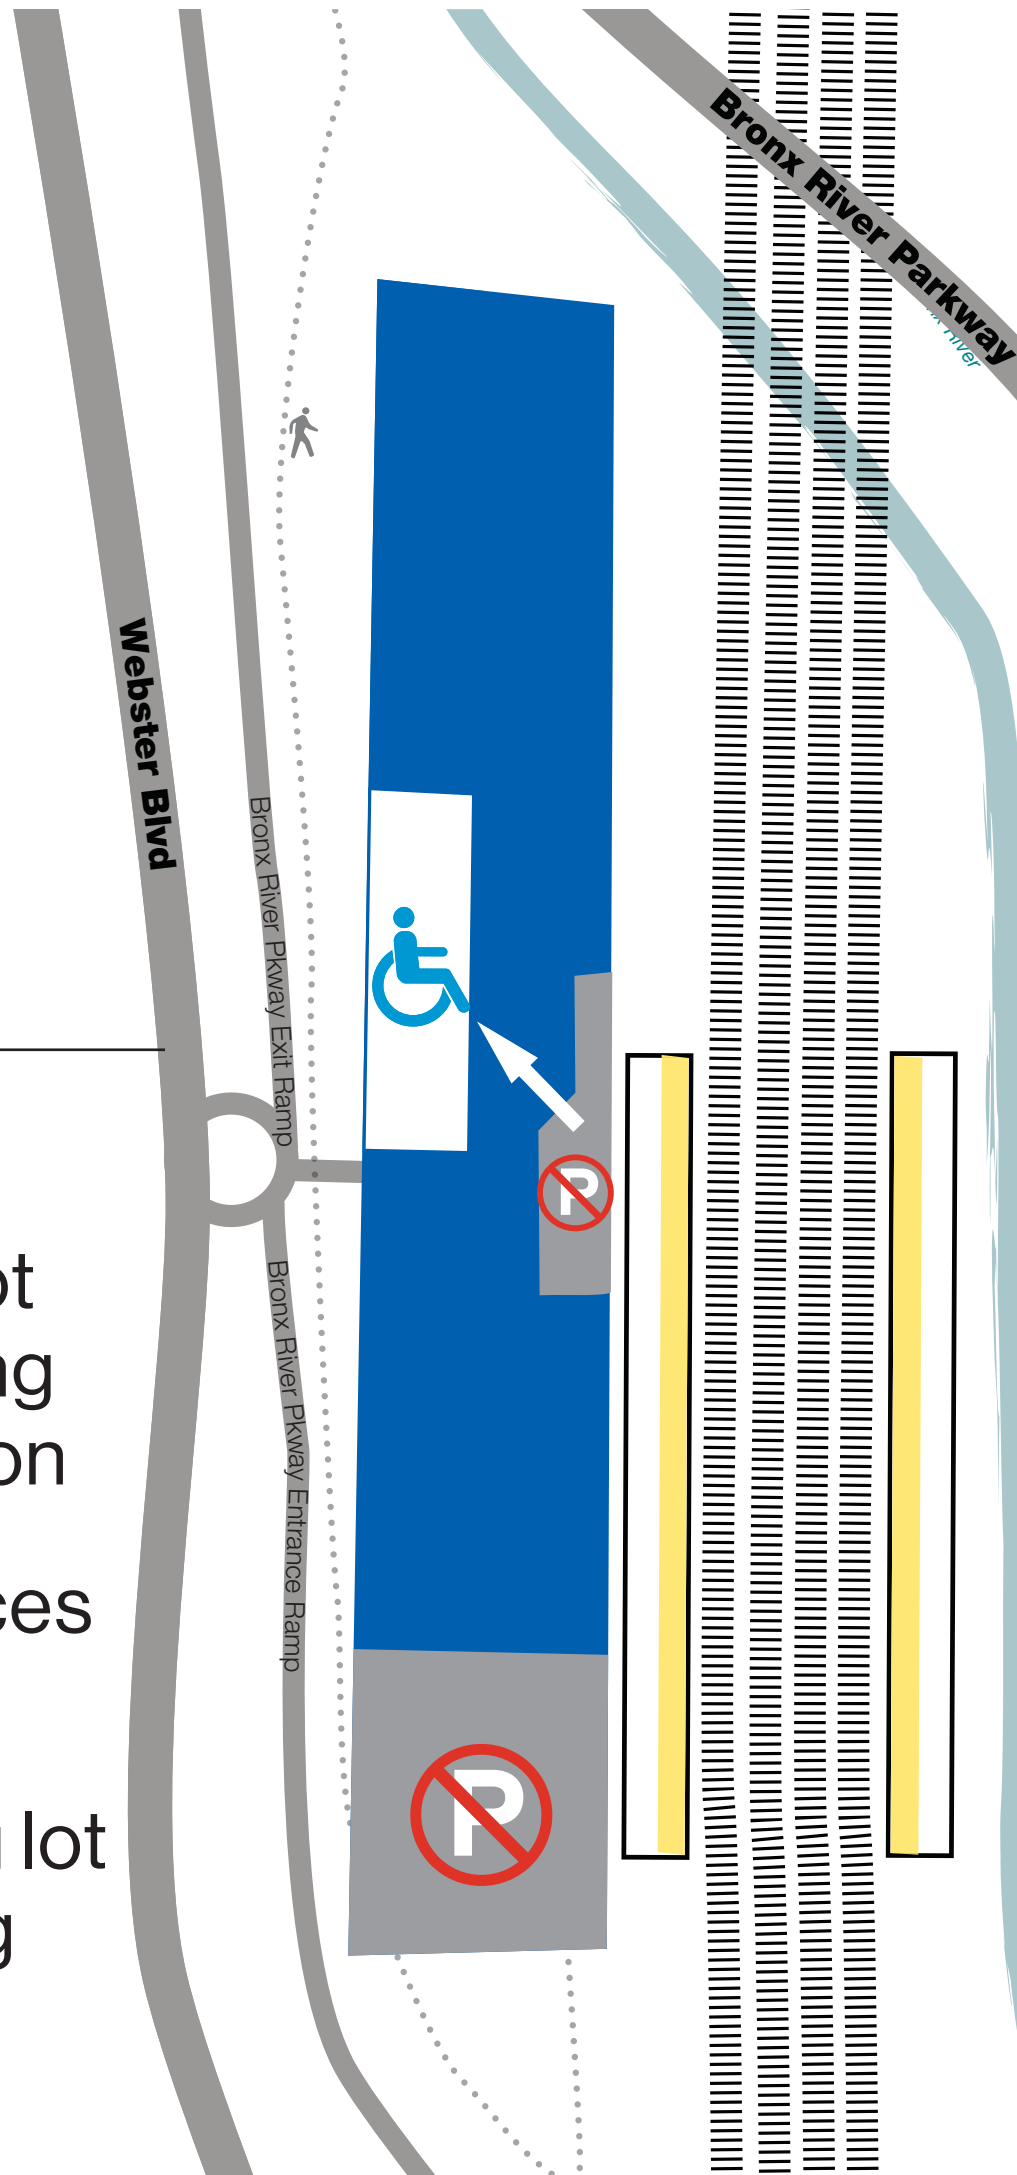

# Parking Lot Partial Closure

May 5, 2025 - May 2026

**Sections of  
parking lot  
at Woodlawn  
Station will  
be closed for  
construction.**

Effective Monday, May 5

- Metered/daily parking will not be available. Consider parking near Botanical Garden Station
- The accessible parking spaces will be relocated
- The south end of the parking lot will be closed, permit parking will remain available