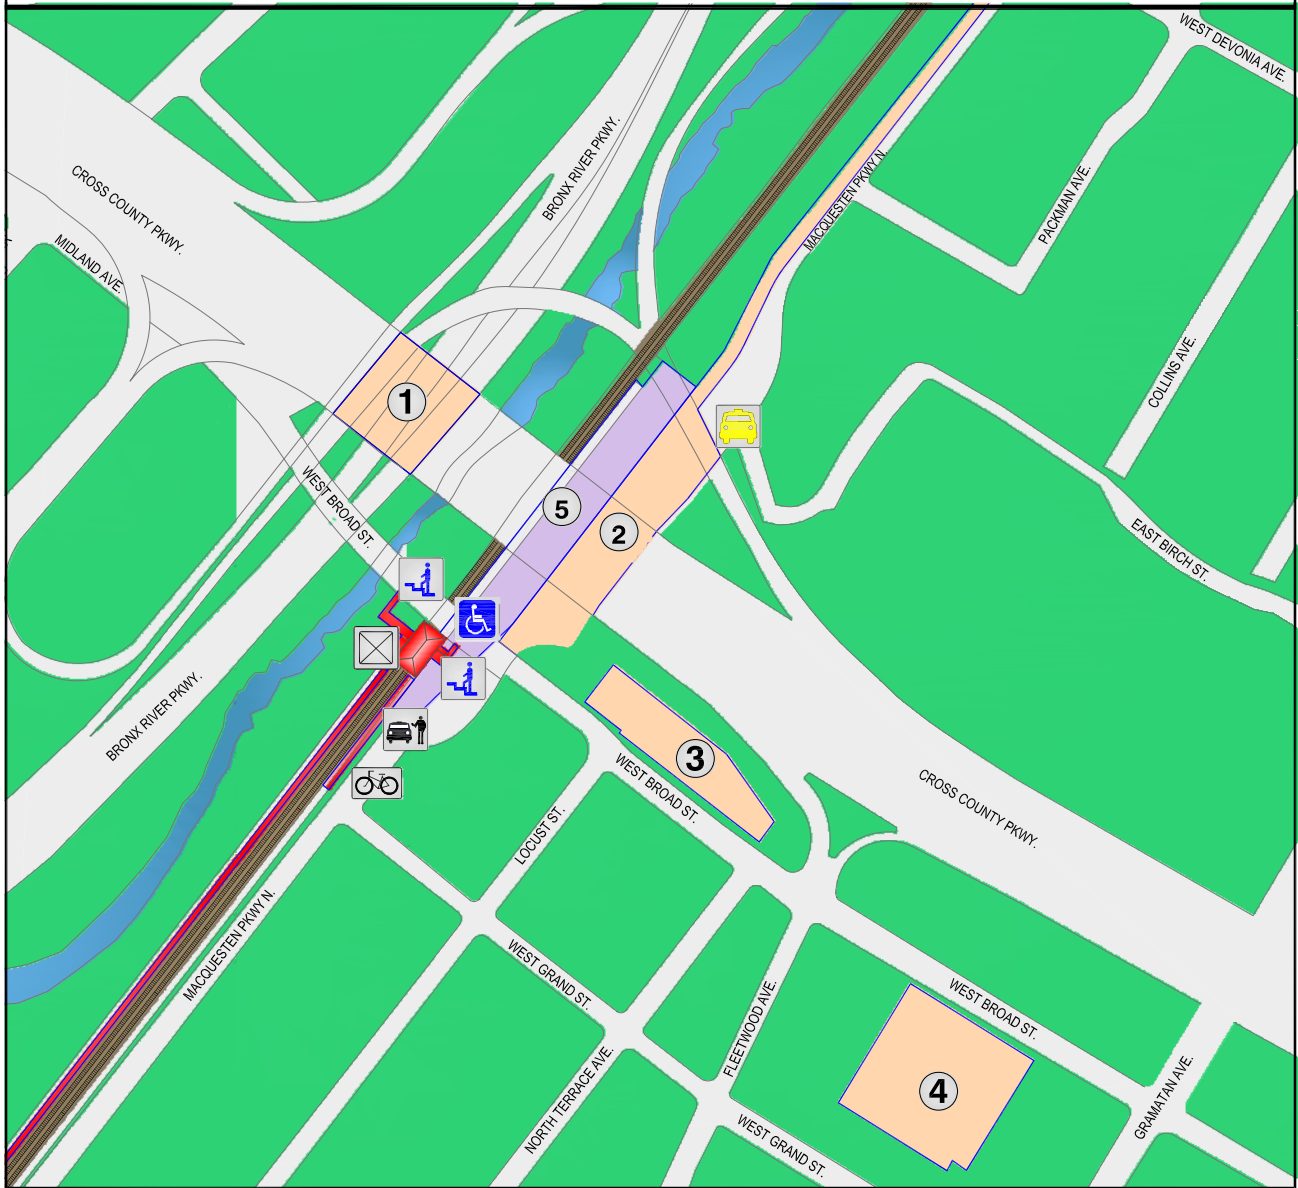

FLEETWOOD STATION

Parking & Access Information

MAP LEGEND - STATION PARKING

-  Municipal Parking
-  Private Parking
-  Station Building & Platform
-  ADA Parking
-  Pedestrian Overpass
-  Elevator
-  Passenger Drop-Off
-  Taxi Area
-  Bicycle Rack