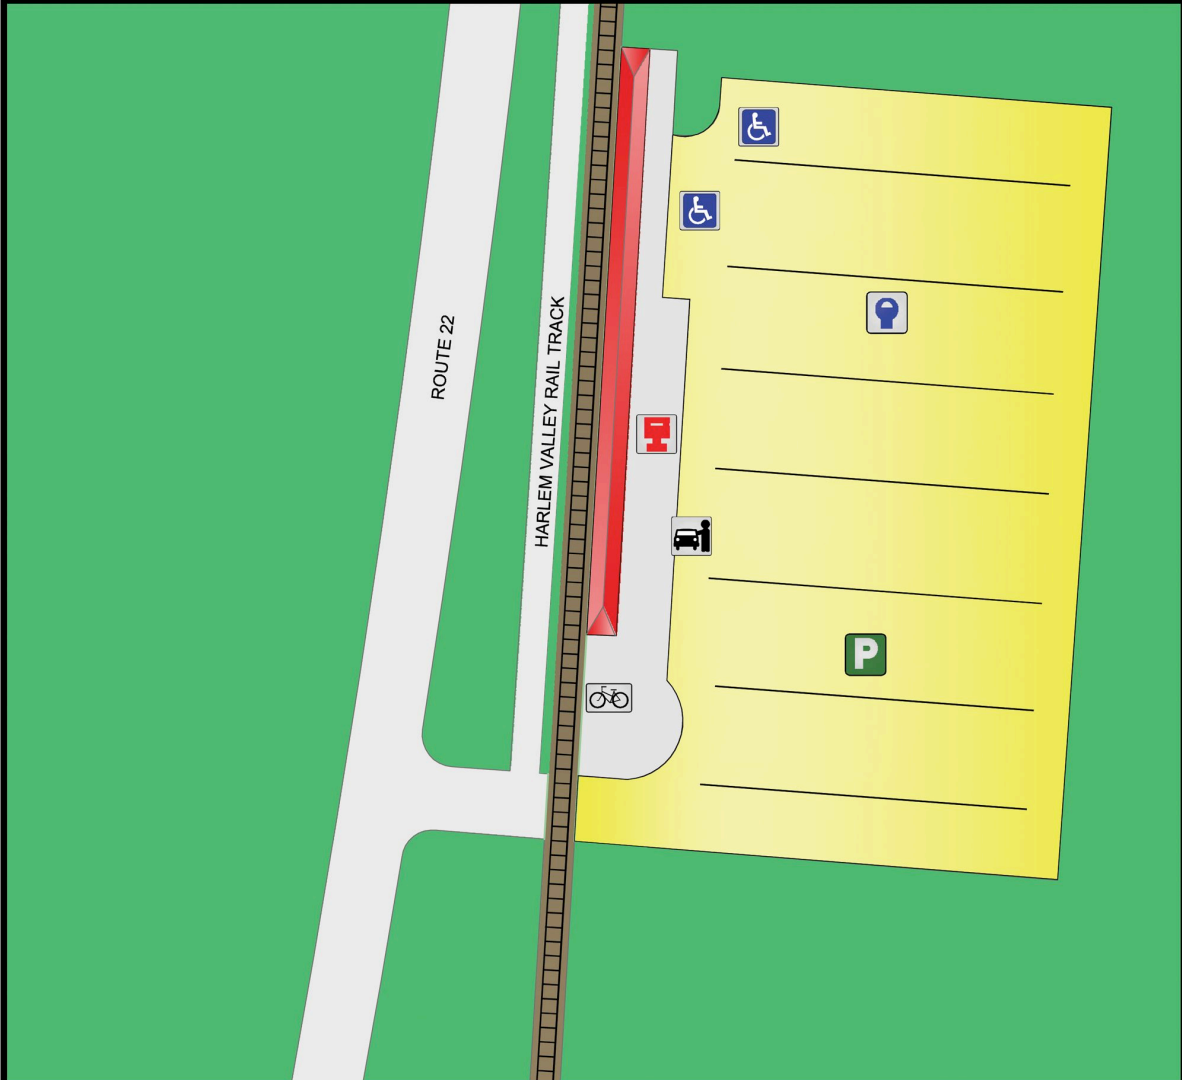

# WASSAIC STATION

## Parking & Access Information

### MAP LEGEND - STATION PARKING

-  MNR Parking
-  Station Building & Platform
-  Permit Parking
-  Metered Parking
-  ADA Parking
-  Parking Pay Station
-  Bicycle Rack
-  Passenger Drop-Off

### PARKING INFORMATION

LAZ Parking is the parking operator for this facility. For parking information call: 888-682-PARK