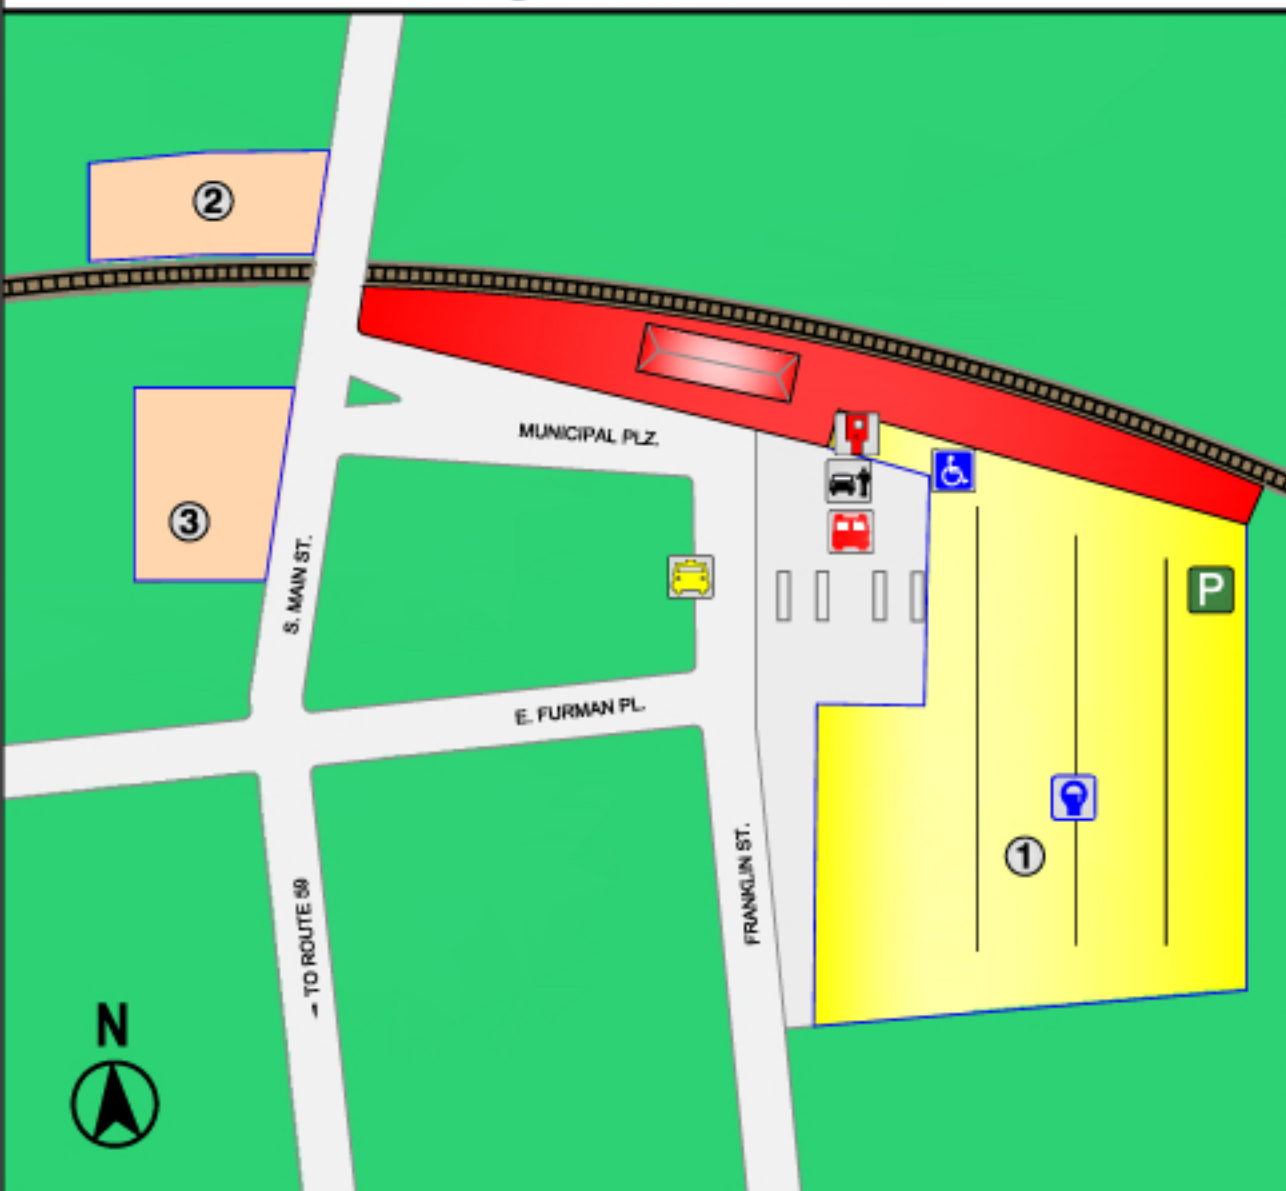

SPRING VALLEY STATION

Parking & Access Information

MAP LEGEND - STATION PARKING

- | | |
|----------------------------------------------------------------------------------------------------------------|-----------------------------------------------------------------------------------------------|
|  MNR Parking |  Taxi Area |
|  Station Building & Platform |  Bus Stop |
|  Permit Parking | |
|  Metered Parking | |
|  ADA Parking | |
|  Parking Pay Station | |
|  Passenger Drop-Off | |

PARKING INFORMATION

- 1** LAZ Parking is the parking operator for this facility. For parking information call: 888-682-PARK
- 2, 3** Spring Valley Dept. of Public Works is the parking operator for this facility. For parking information call: 845-352-1100