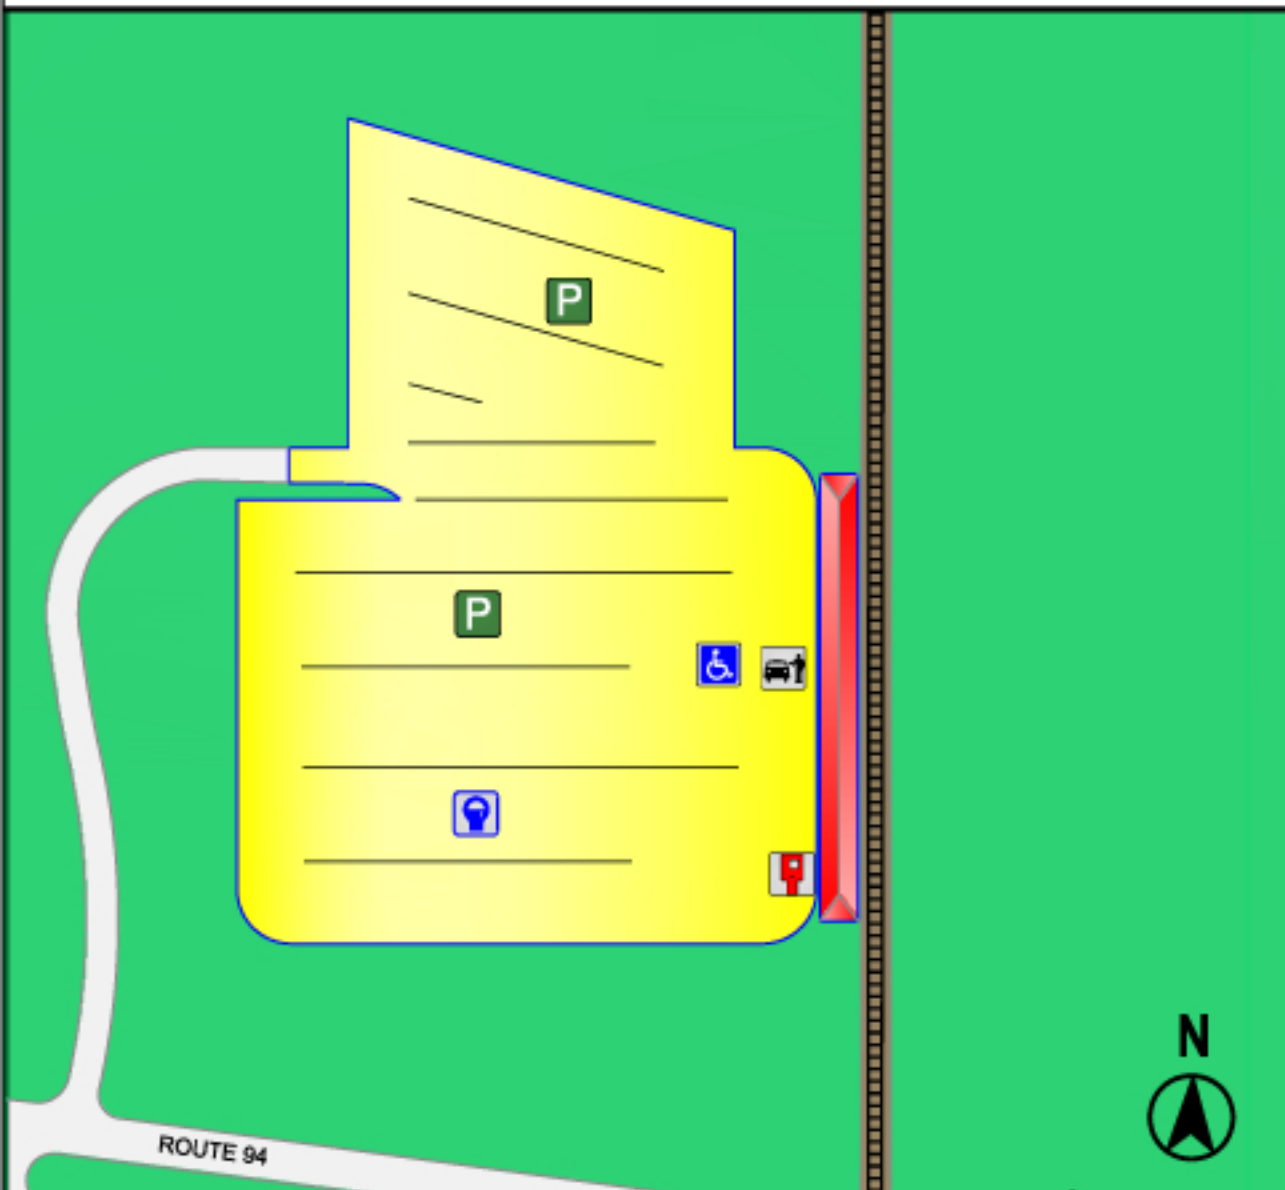

SALISBURY MILLS-CORNWALL STATION

Parking & Access Information

MAP LEGEND - STATION PARKING

-  MNR Parking
-  Station Building & Platform
-  Permit Parking
-  Metered Parking
-  ADA Parking
-  Parking Pay Station
-  Passenger Drop-Off

PARKING INFORMATION

LAZ Parking is the parking operator for this facility. For parking information call: 888-682-PARK

MTA MNR STATION INFORMATION

Please Call : 511