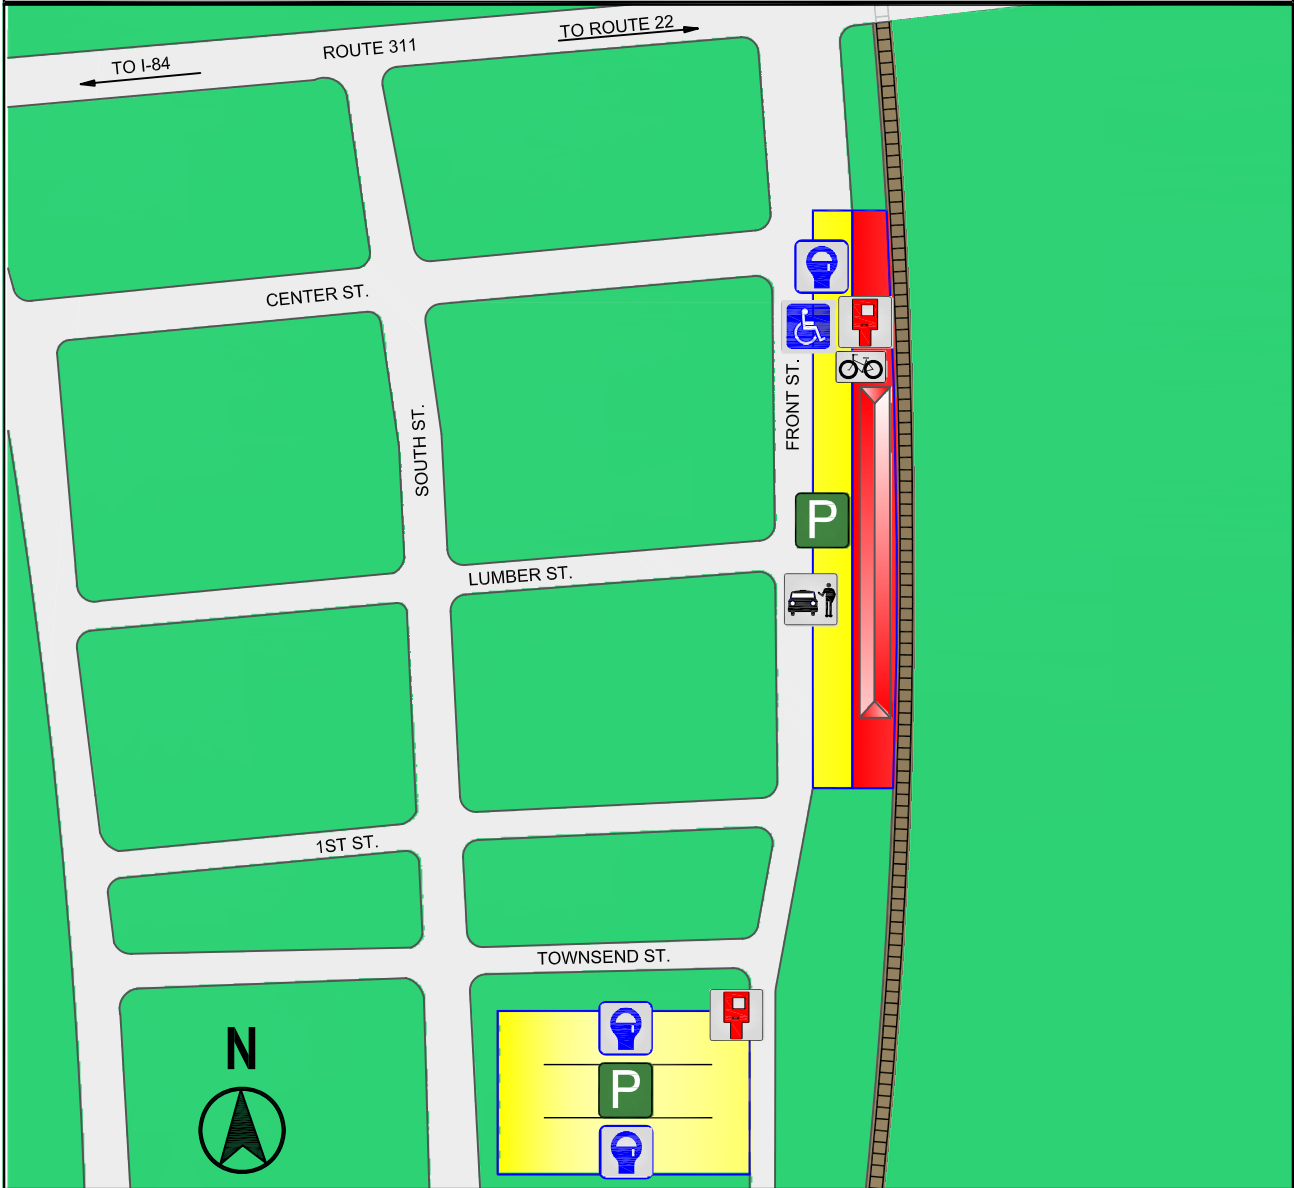

PATTERSON STATION

Parking & Access Information

MAP LEGEND - STATION PARKING

 MNR Parking

 Bicycle Rack

 Station Building & Platform

 Permit Parking

 Metered Parking

 ADA Parking

 Parking Pay Station

 Passenger Drop-Off

PARKING INFORMATION

LAZ Parking is the parking operator for this facility. For parking information call: 888-682-PARK

MTA MNR STATION INFORMATION

Please Call : 511