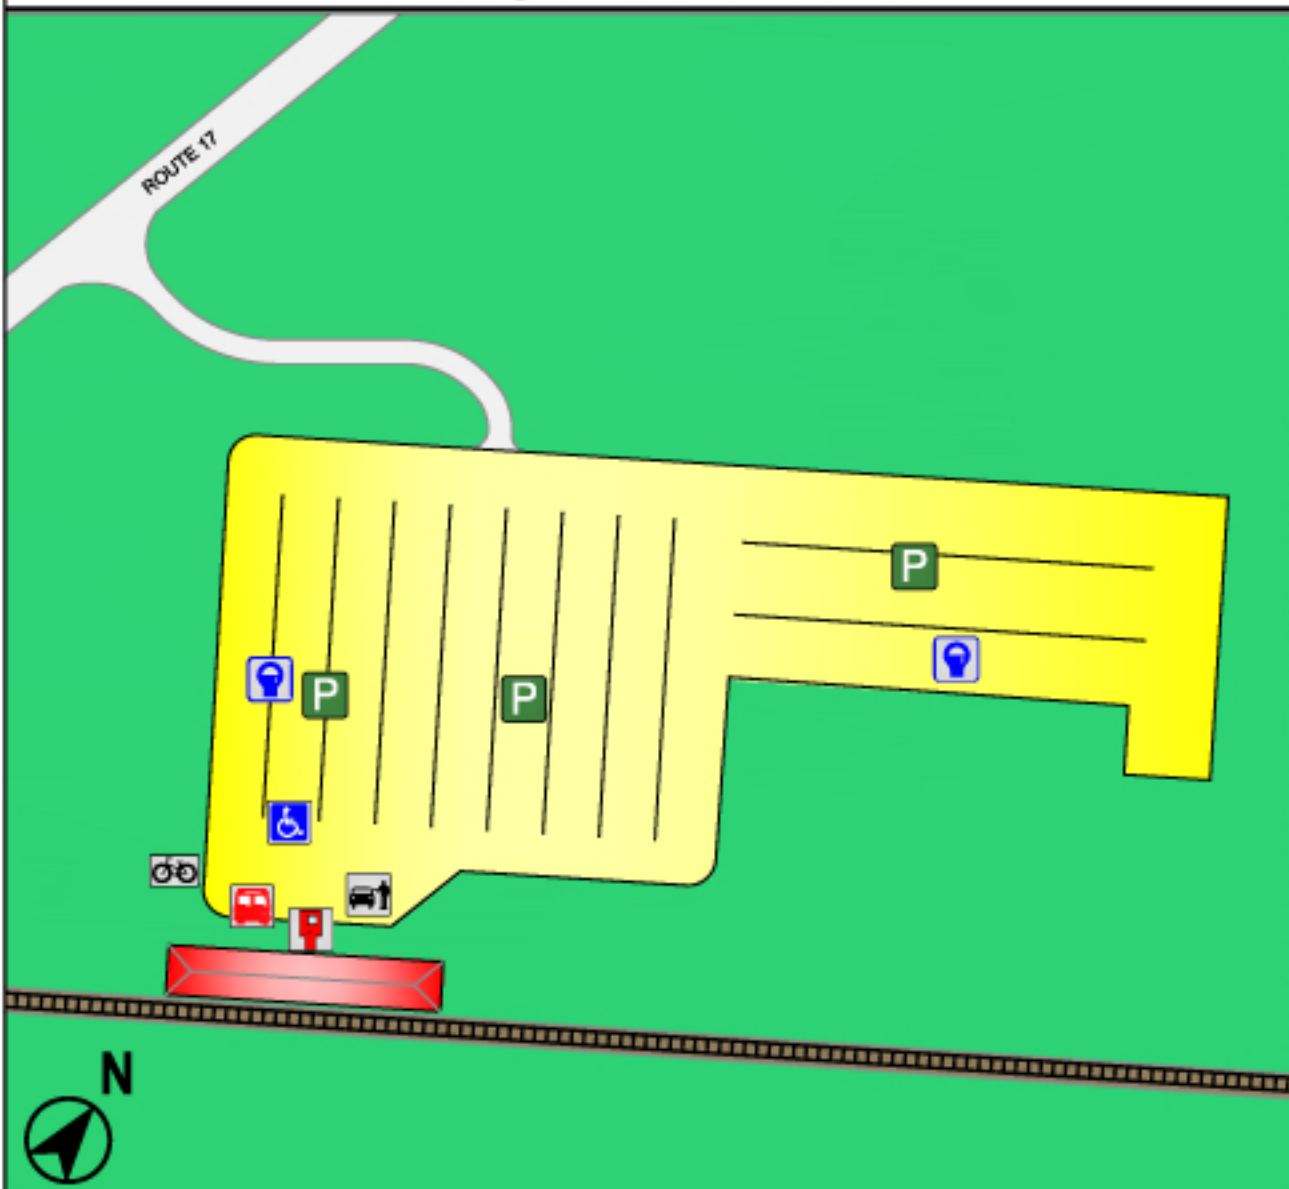

# HARRIMAN STATION

## Parking & Access Information

### MAP LEGEND - STATION PARKING

-  MNR Parking
-  Station Building & Platform
-  Permit Parking
-  Metered Parking
-  ADA Parking
-  Parking Pay Station
-  Passenger Drop-Off
-  Bus Stop
-  Bicycle Rack

### PARKING INFORMATION

LAZ Parking is the parking operator for this facility. For parking information call: 888-682-PARK