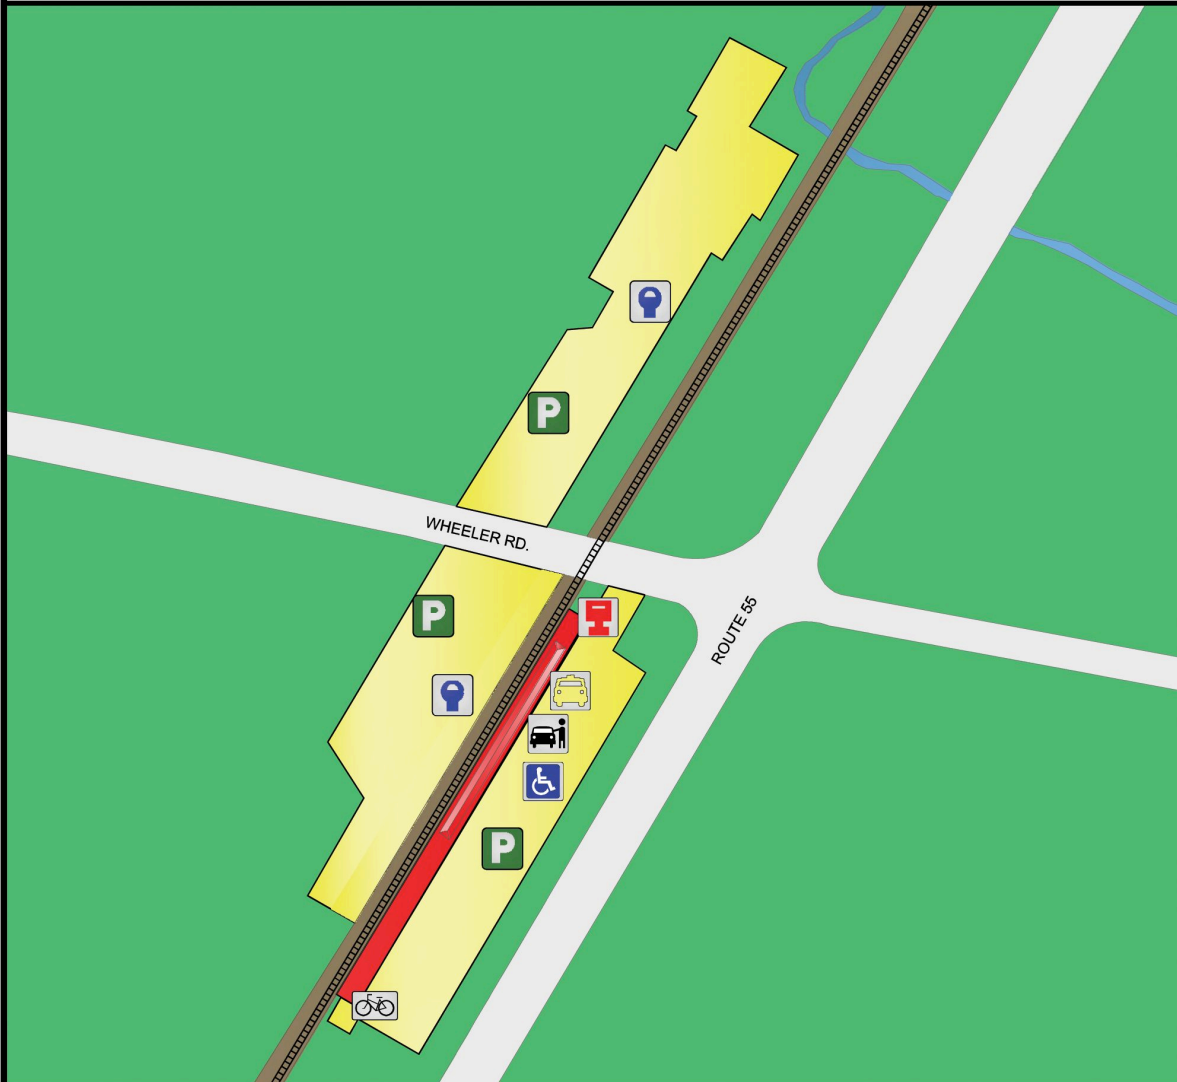

HARLEM VALLEY-WINGDALE STATION

Parking & Access Information

MAP LEGEND - STATION PARKING

-  MNR Parking
-  Station Building & Platform
-  Permit Parking
-  Metered Parking
-  ADA Parking
-  Parking Pay Station
-  Taxi Area
-  Bicycle Rack
-  Passenger Drop-Off

PARKING INFORMATION

LAZ Parking is the parking operator for this facility. For parking information call: 888-682-PARK

MTA MNR STATION INFORMATION

Travel information, schedules and fares: 800-638-7646
 Customer Info Center: 800-METRO-INFO
 In NYC: 212-532-4900