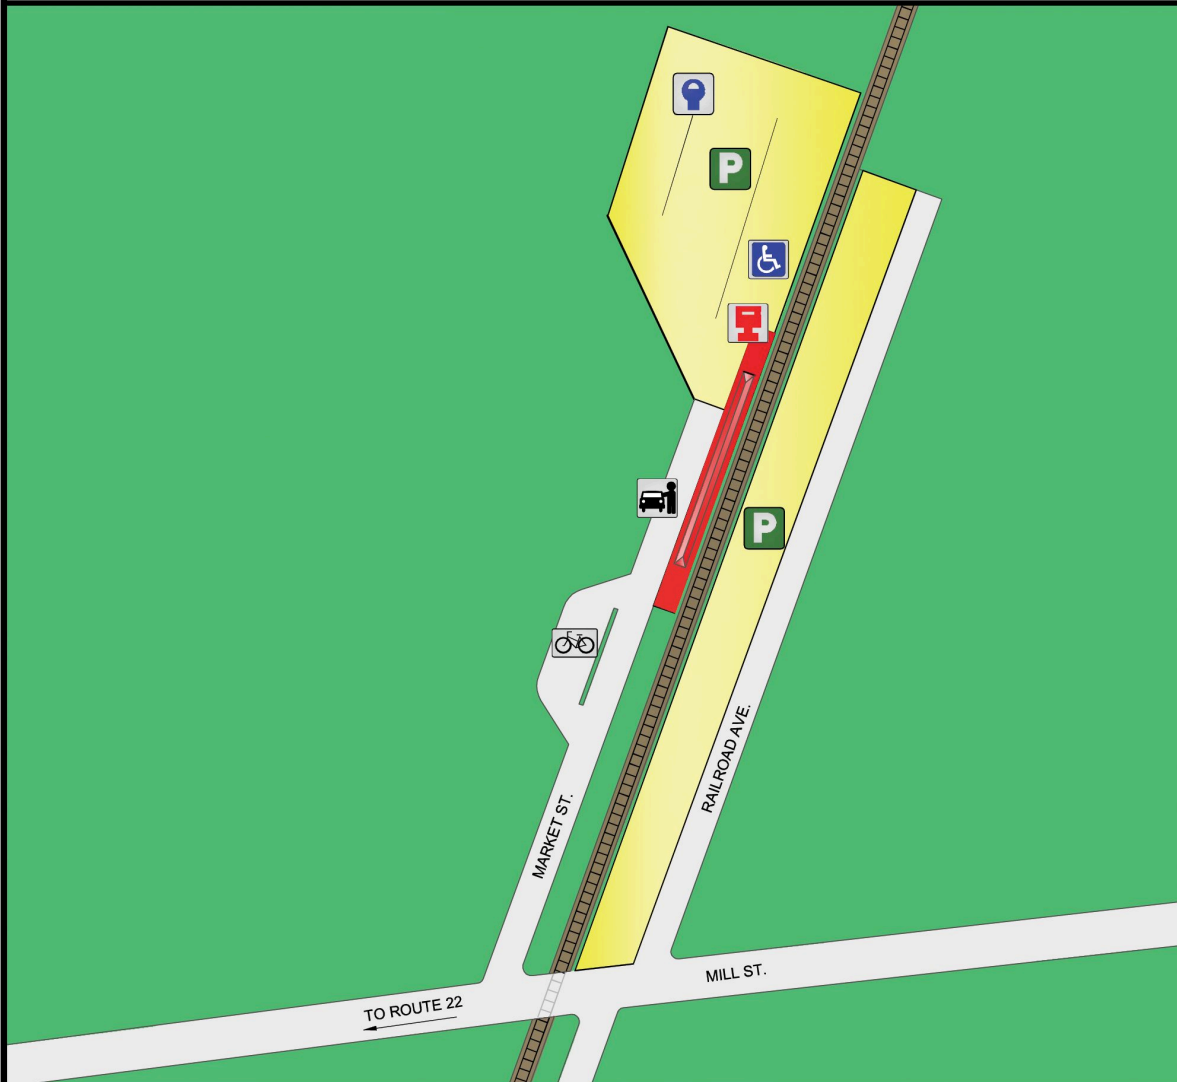

DOVER PLAINS STATION

Parking & Access Information

MAP LEGEND - STATION PARKING

-  MNR Parking
-  Station Building & Platform
-  Permit Parking
-  Metered Parking
-  ADA Parking
-  Parking Pay Station
-  Passenger Drop-Off
-  Bicycle Rack

PARKING INFORMATION

LAZ Parking is the parking operator for this facility. For parking information call: 888-682-PARK

MTA MNR STATION INFORMATION

Travel information, schedules and fares: 800-638-7646
 Customer Info Center: 800-METRO-INFO
 In NYC: 212-532-4900