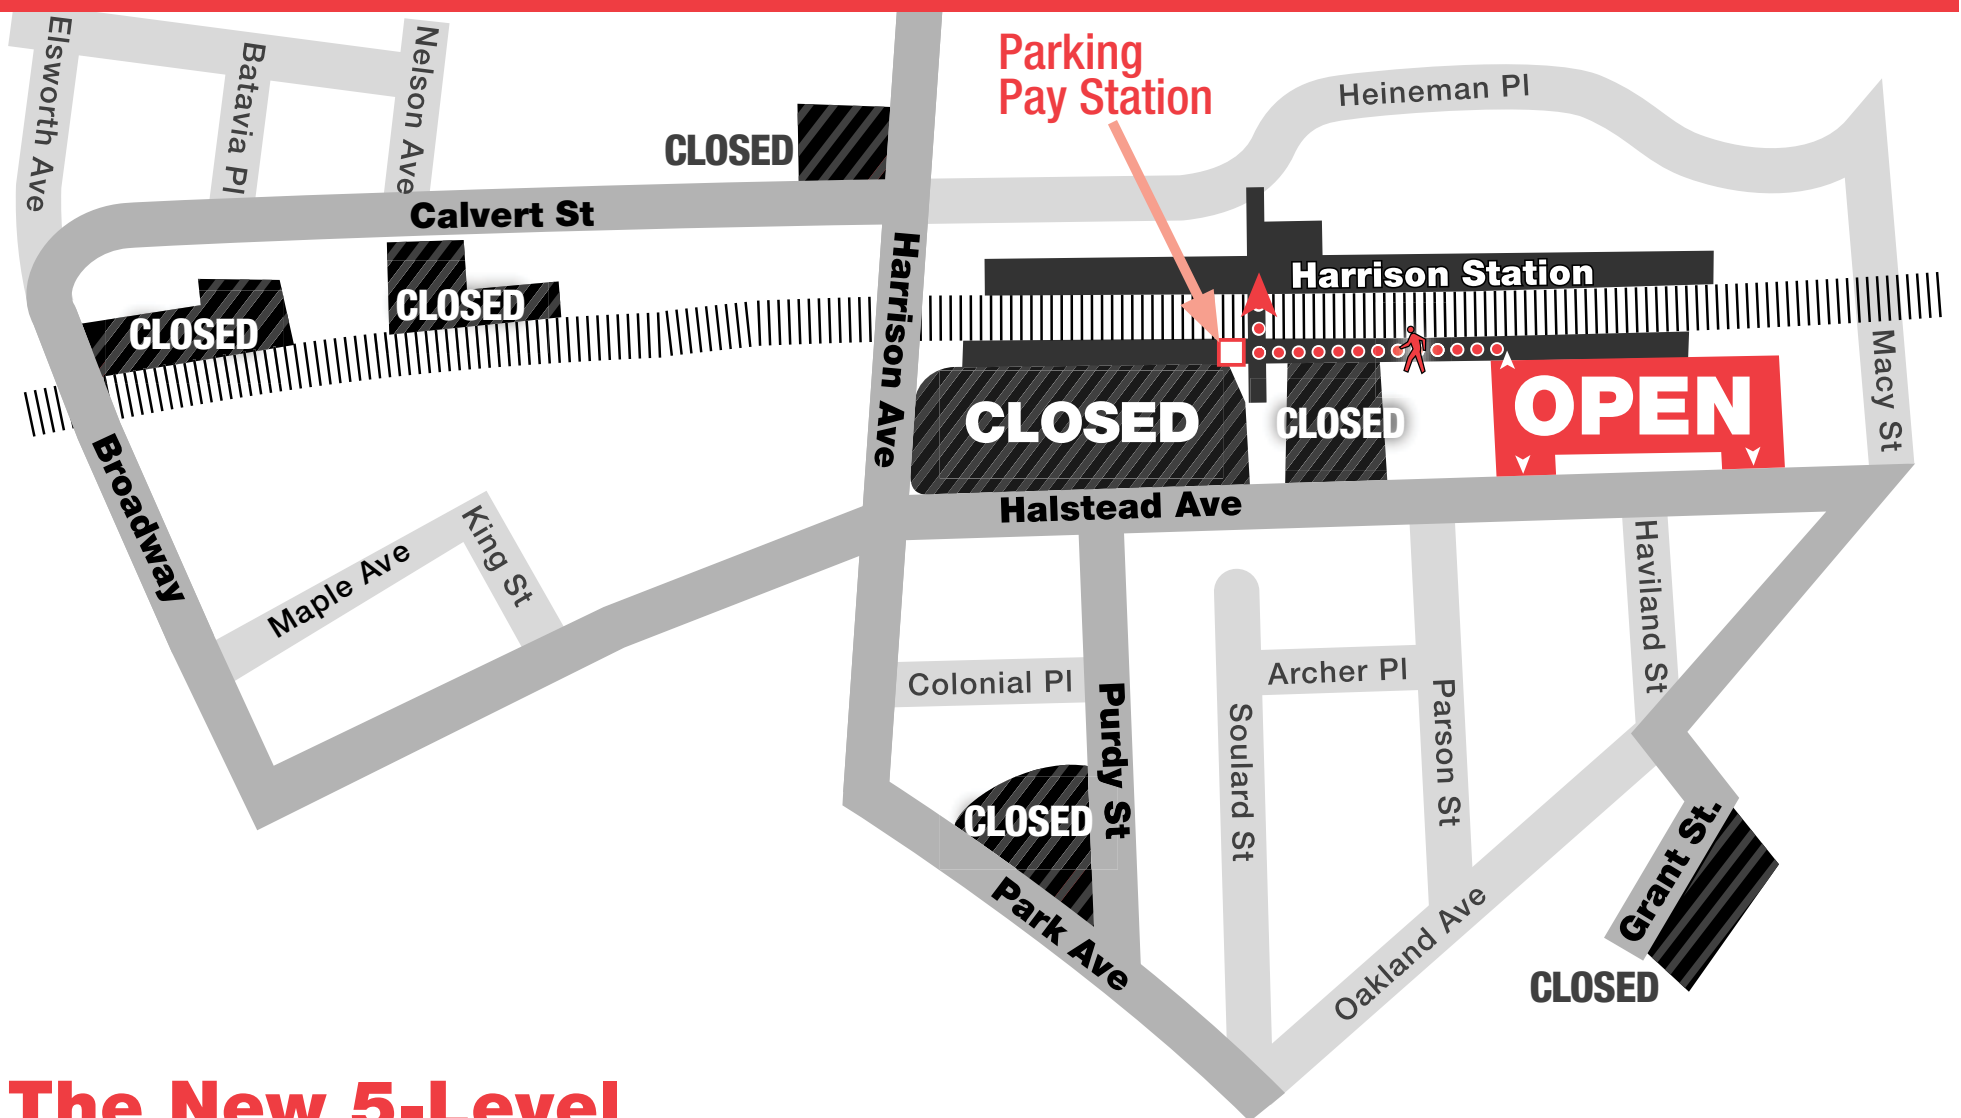

Face masks that cover your nose & mouth are required when you ride with us.

Harrison Station

New Parking Garage Opens

August 23, 2021

The New 5-Level Metro-North Railroad Public Parking Garage (Shown in red) is located near Harrison Station at 354 Halstead Ave.

It opens August 23, 2021, follow signs for direct access to the outbound platform from the first floor.

These lots will be permanently **closed**:

- Calvert St. & Nelson Ave.
- Harrison Ave. & Calvert St.
- Harrison Ave. & Halstead
- Purdy St. & Park Ave
- Calvert St. & Broadway
- Home Run Park at Grant Ave.