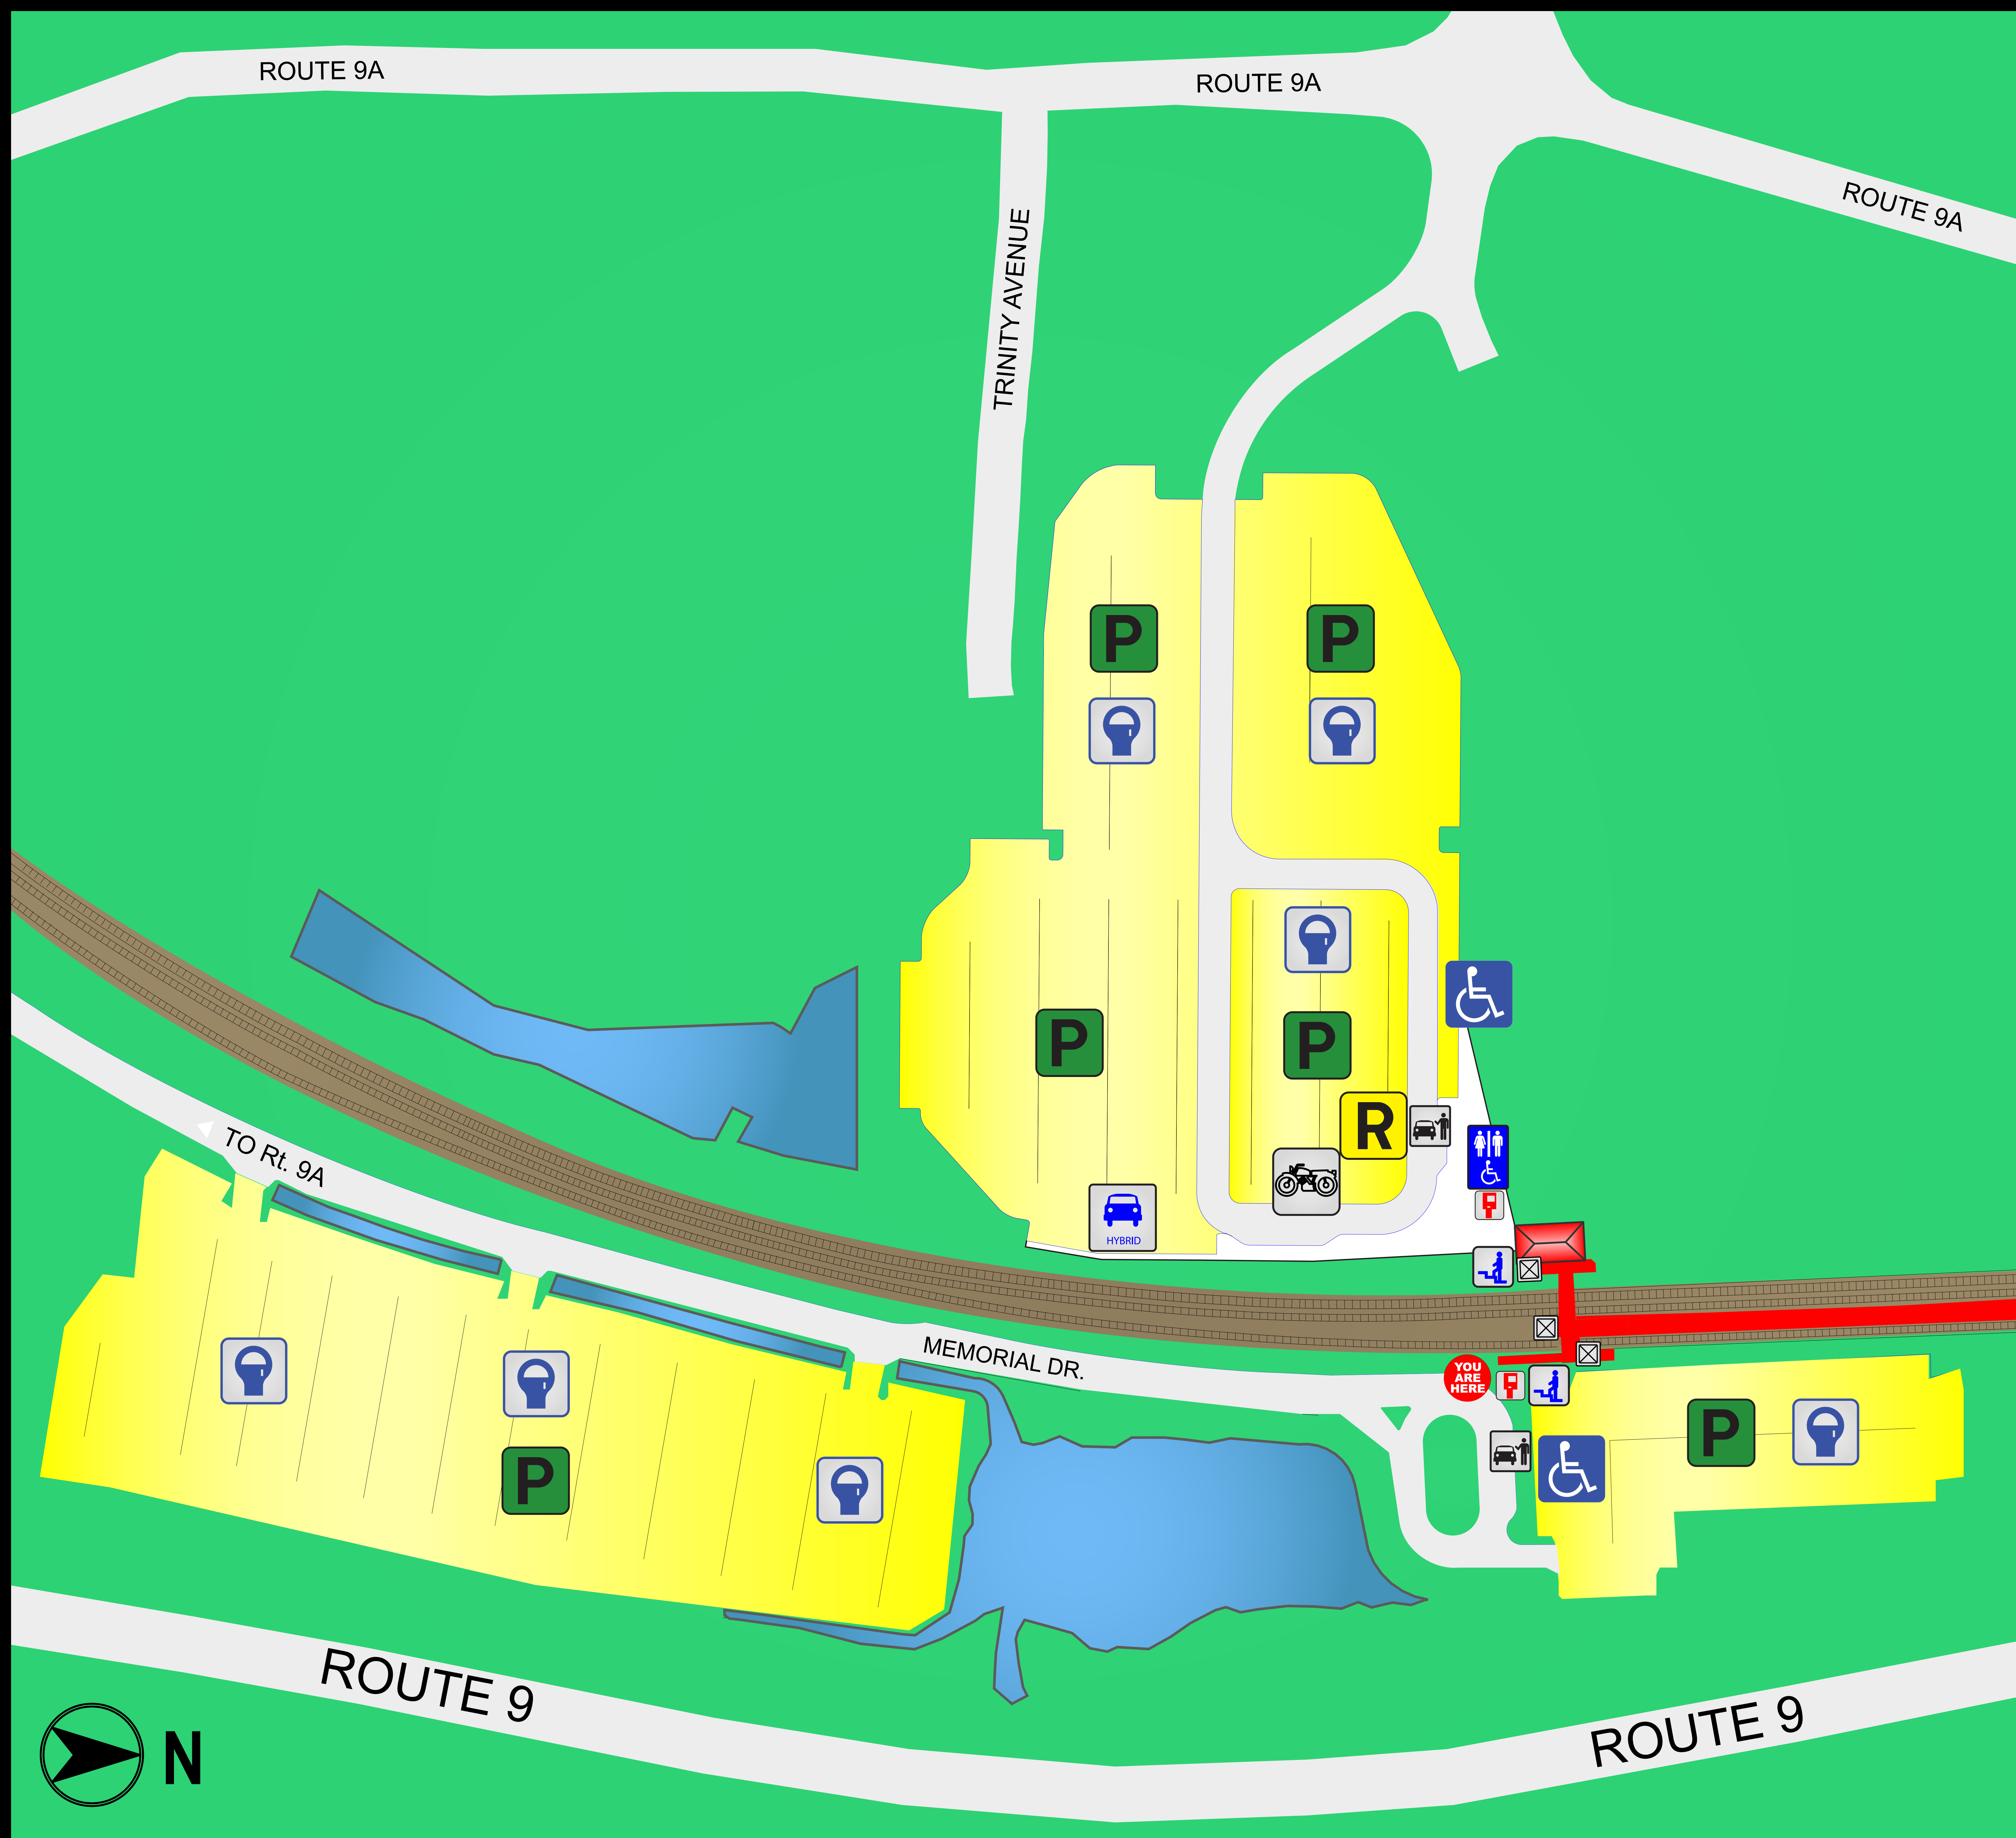

CORTLANDT STATION

Parking & Access Information

MAP LEGEND - STATION PARKING

 MNR Parking	 Elevator
 Station Building & Platform	 Passenger Drop-Off
 Permit Parking	 Restroom
 Metered Parking	 Reserve Parking
 ADA Parking	 Motor Cycle/Scooter Parking
 Parking Pay Station	 Hybrid Vehicle Parking
 Pedestrian Overpass	

PARKING INFORMATION

Metro-North's private parking operator is responsible for parking operations including snow removal, the issuance of parking permits, maintenance and enforcement of all commuter parking at this station.

For parking information call 1-888-682-PARK.

MTA MNR STATION INFORMATION

Please Call : 511