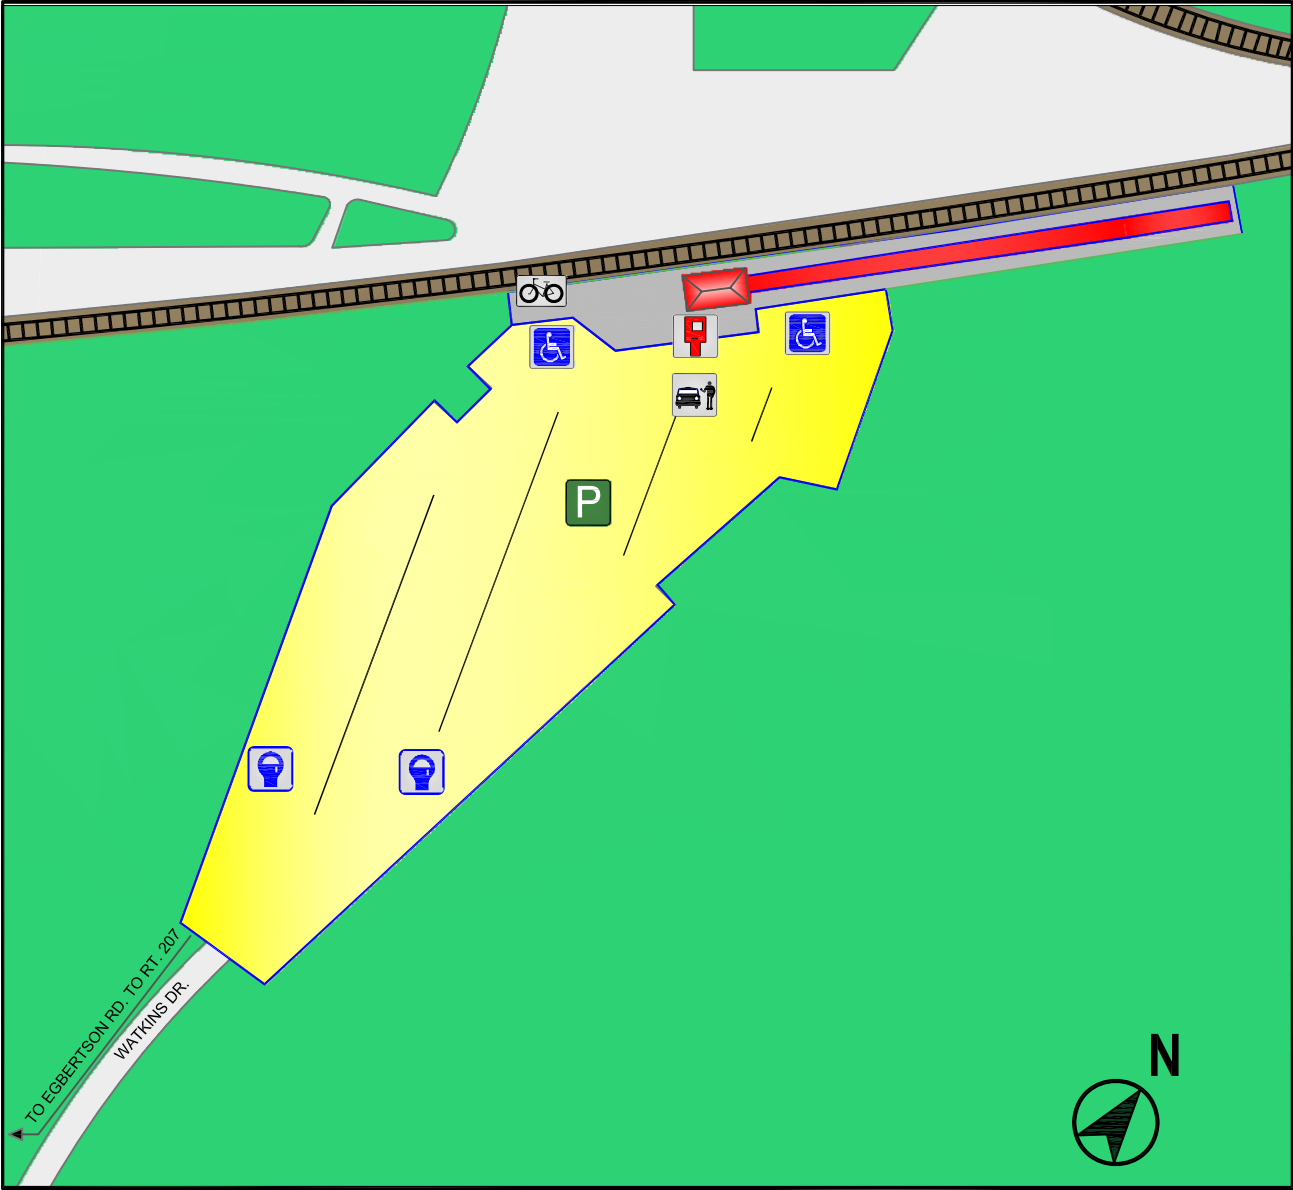

CAMPBELL HALL STATION

Parking & Access Information

MAP LEGEND - STATION PARKING

-  MNR Parking
-  Station Building & Platform
-  Permit Parking
-  Metered Parking
-  ADA Parking
-  Parking Pay Station
-  Passenger Drop-Off
-  Bicycle Rack

PARKING INFORMATION

LAZ Parking is the parking operator for this facility. For parking information call: 888-682-PARK

MTA MNR STATION INFORMATION

Please Call : 511